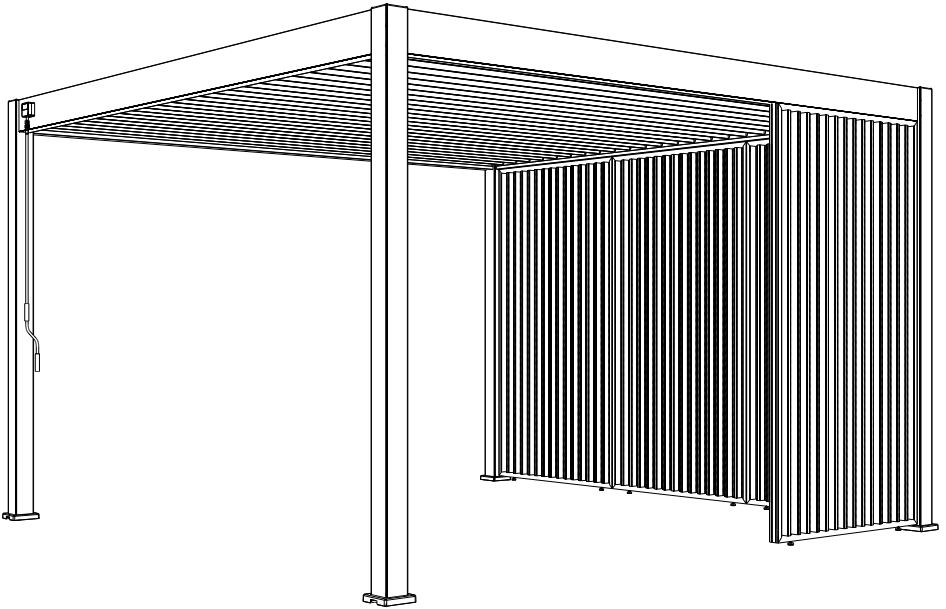

## Installation Guide For Privacy Screen Panel 1.23M

Carton	REF	QTY		REF	QTY		REF	QTY
1/1	(A)	2		(C)	1		(D)	1
	(E)	2		(G)	14			
	(#1)	6		(#2)	2		(#3)	4
	(#4)	8		(#5)	4			

REF	PICTURE	QTY
(A)		2PCS
(C)		1PCS
(D)		1PCS
(E)		2PCS
(G)		14PCS

REF	PICTURE	QYT
(#1)	 3.9x25mm	6PCS
(#2)		2PCS
(#3)		4PCS
(#4)		8PCS
(#5)		4PCS