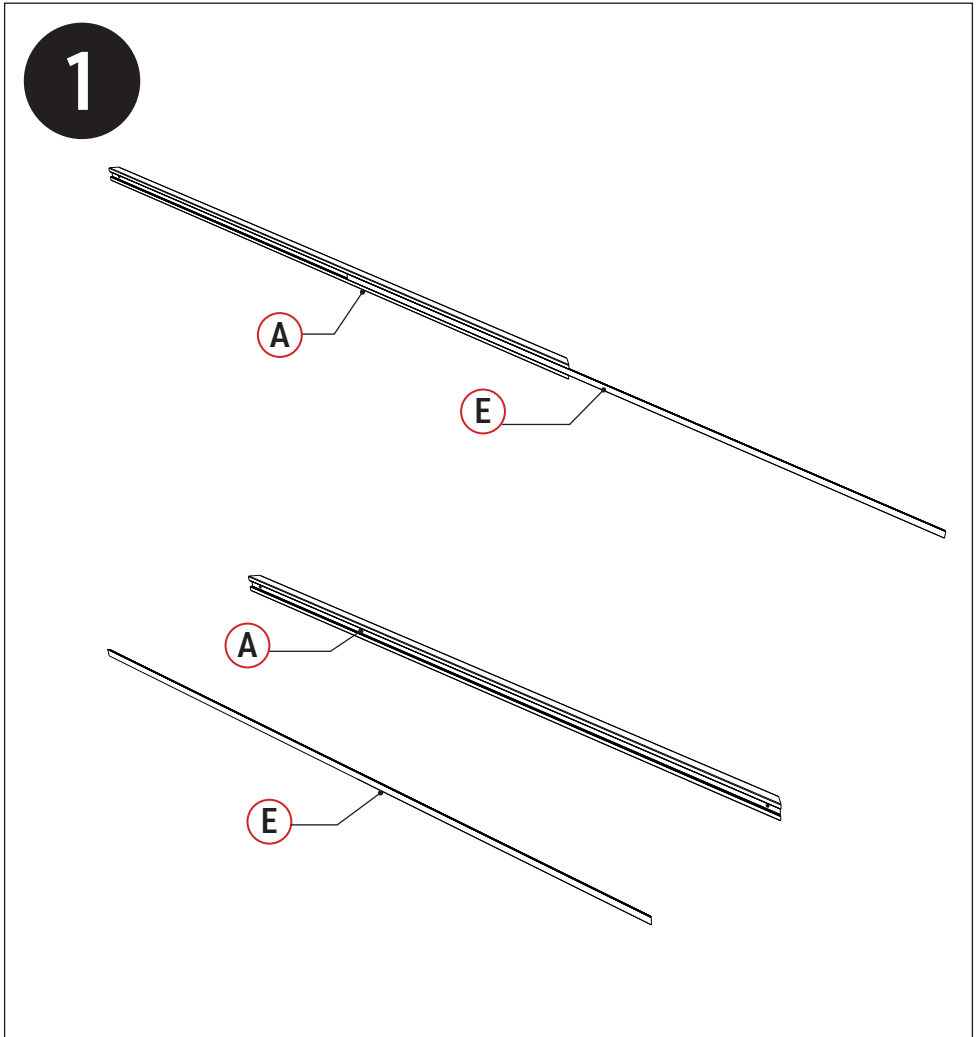

Carton	REF	QTY		REF	QTY		REF	QTY
1/1	(A)	2		(C)	1		(D)	1
	(E)	2		(G)	14			
	(#1)	6		(#2)	2		(#3)	4
	(#4)	8		(#5)	4			

REF	PICTURE	QTY
(A)		2PCS
(C)		1PCS
(D)		1PCS
(E)		2PCS
(G)		14PCS

REF	PICTURE	QYT
(#1)	 3.9x25mm	6PCS
(#2)		2PCS
(#3)		4PCS
(#4)		8PCS
(#5)		4PCS

ATTENTION!!!

Tools Required for Installation